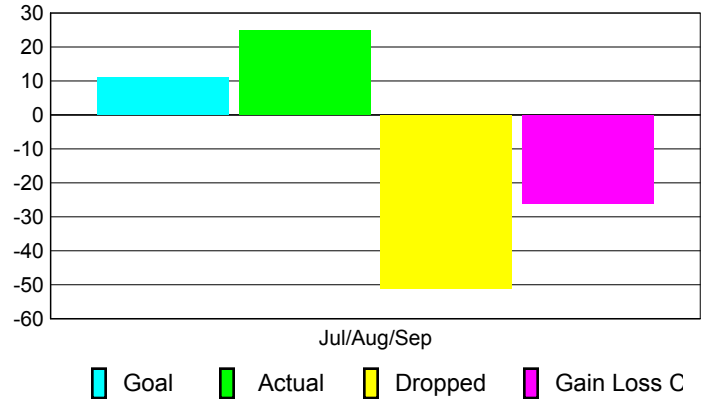

Membership Results 2010-2011

Goal, New, Dropped, Gain/Loss